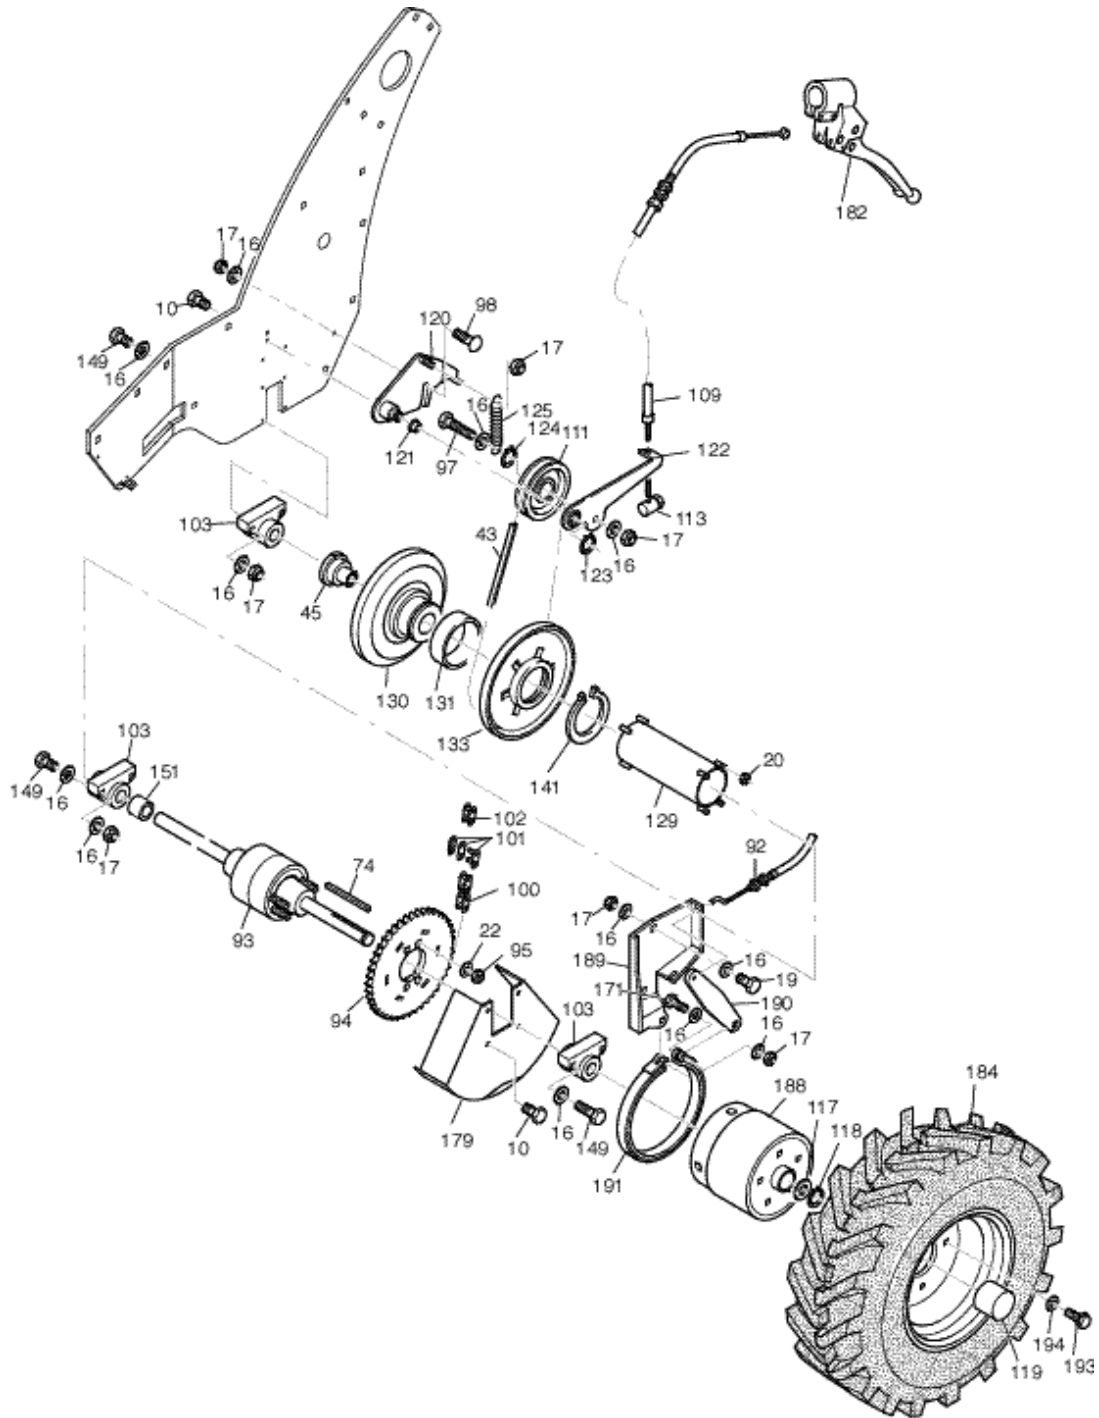

Stella®

Spareparts SM-65 Pro WY and WL