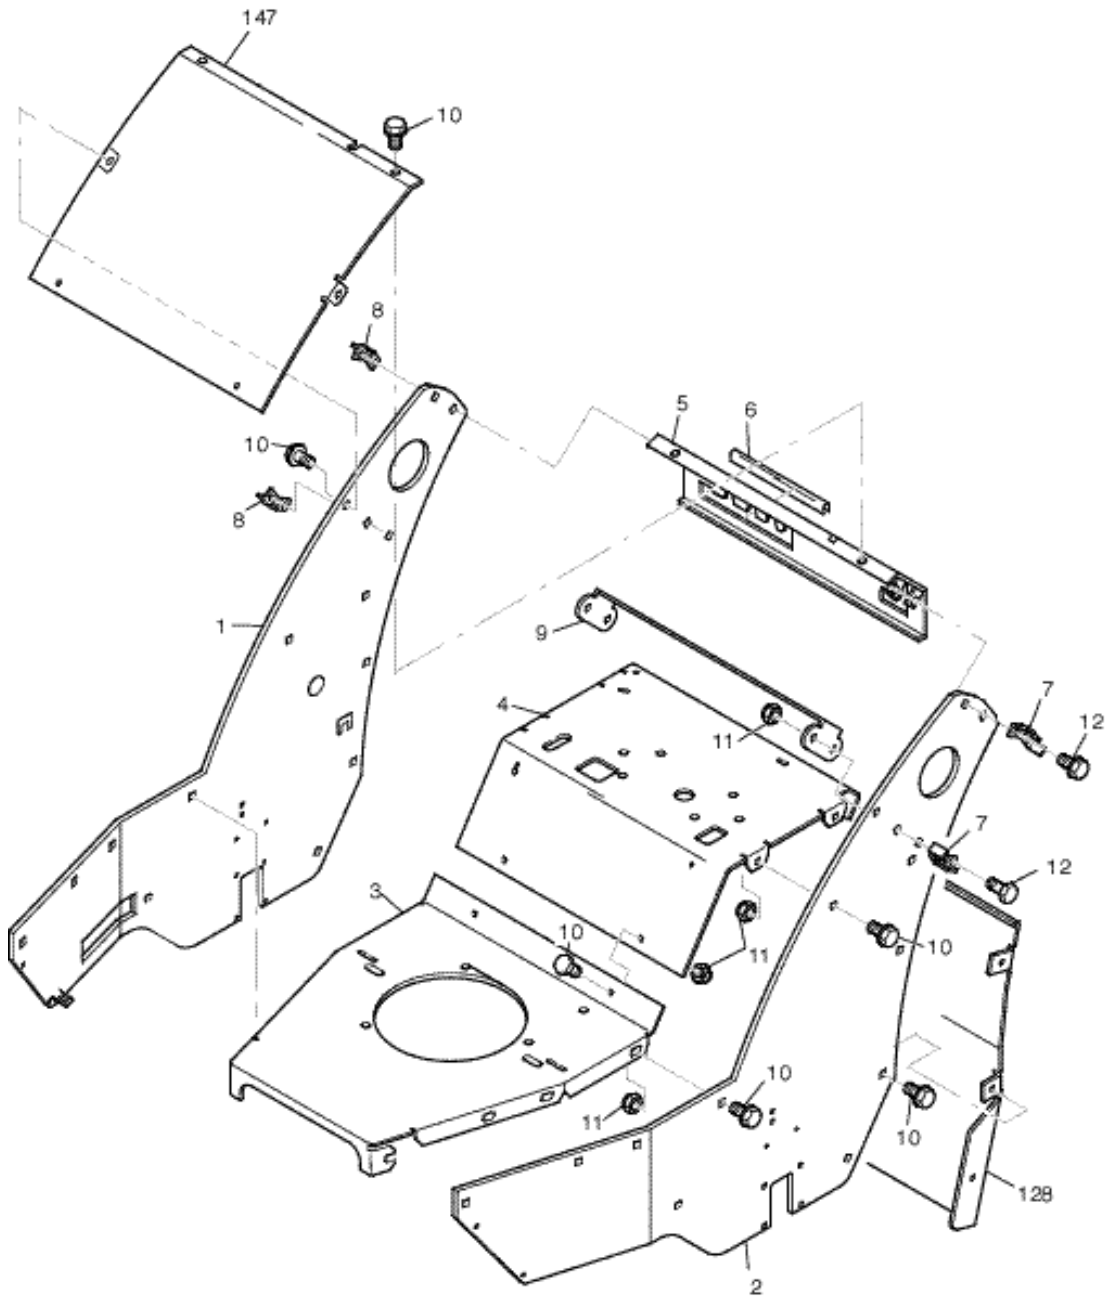

Stella®

Spareparts SM-65 Pro WY and WL